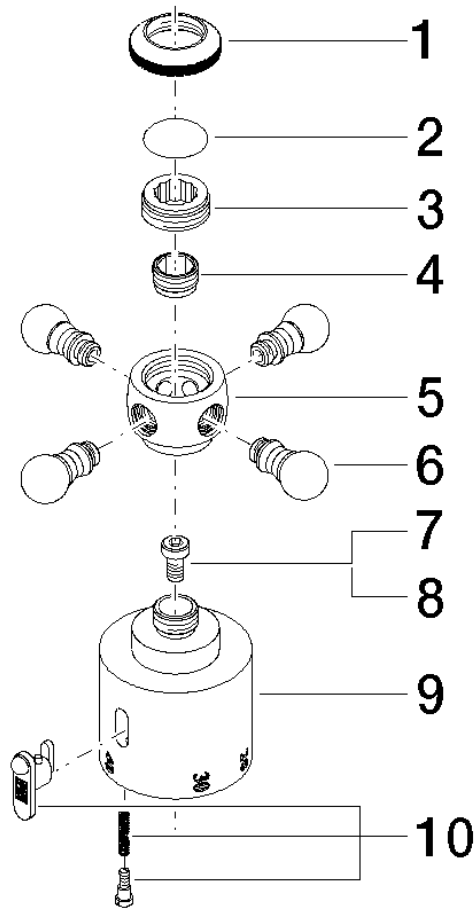

MADISON Temperature control handle - Brushed Platinum

MADISON

11 420 360

11 420 360

11 420 360

Parts for other finishes can be found here: [Chrome](#)

Spare parts list

No.	Item Number	Name	Quantity used	Delivery time
1	09 20 36 005-06	handle	1	10
2	09 26 01 016 90	accessories	1	2
3	09 20 83 006 90	handle	1	2
4	09 24 03 119 90	nipple	1	2
6	09 20 36 004-06	handle	4	10
7	90 30 30 027 00 90	screw	1	2
8	09 30 33 004 90	screw	1	2
10	90 21 33 020 00 90	handle	1	2